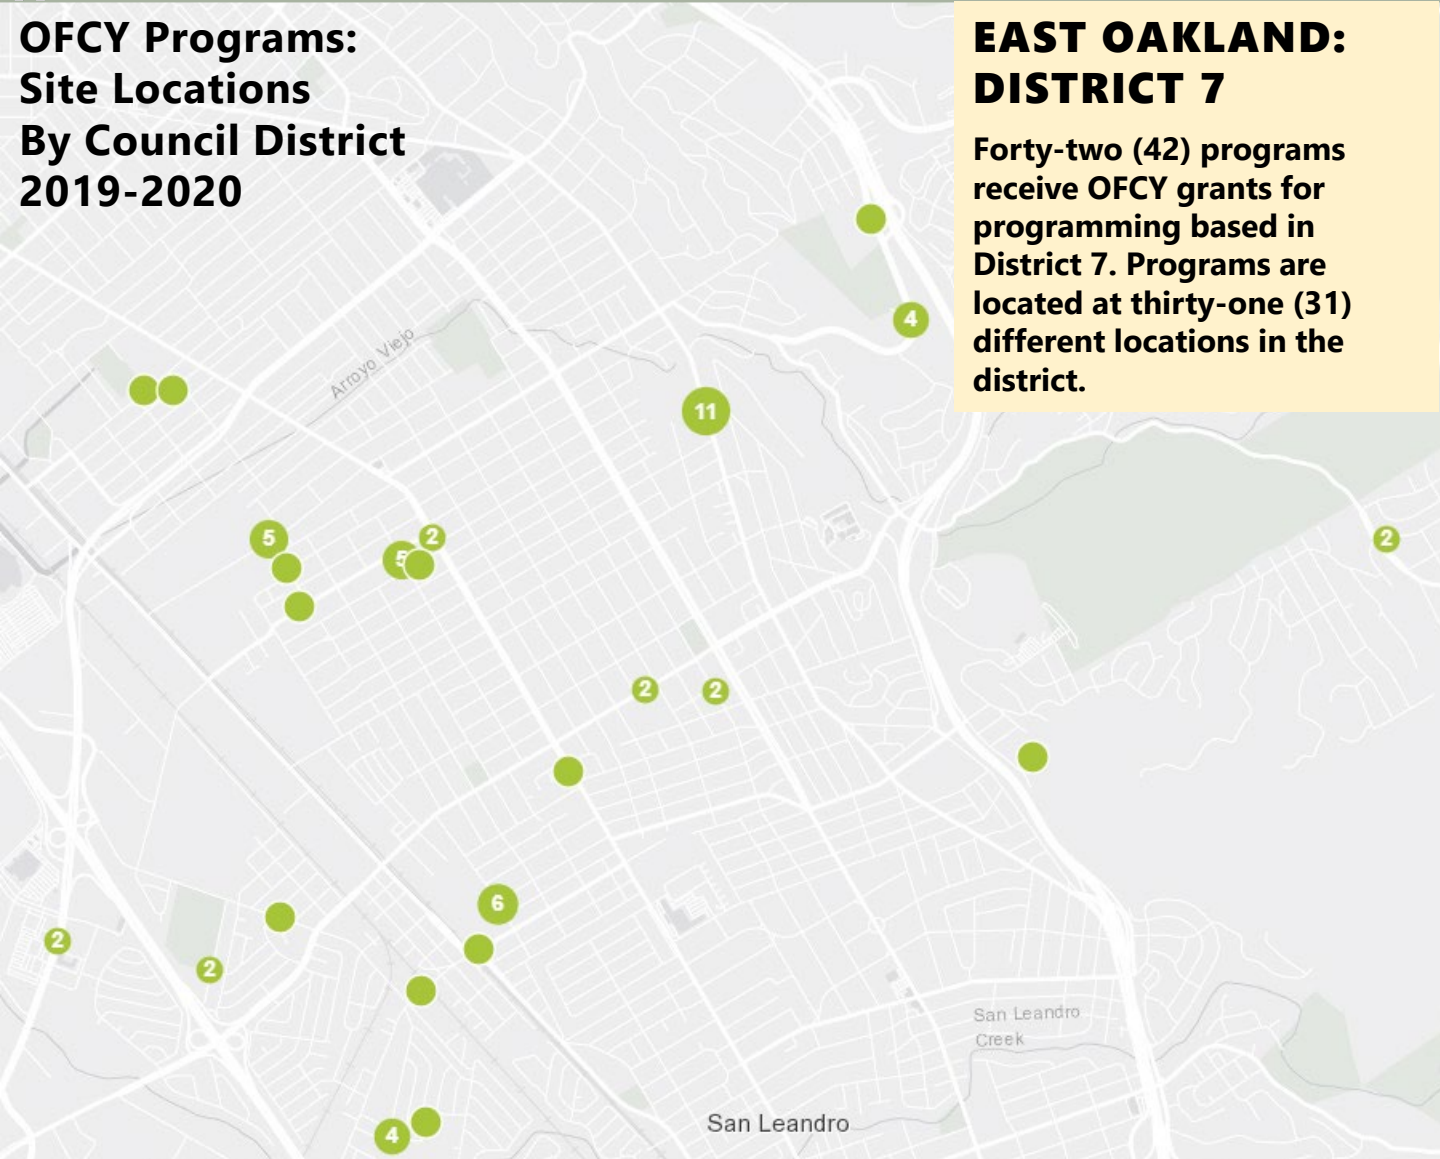

OFCY Programs: Site Locations By Council District 2019-2020

EAST OAKLAND: DISTRICT 7

Forty-two (42) programs receive OFCY grants for programming based in District 7. Programs are located at **thirty-one (31) different locations** in the district.

Fast facts

- There are **programs in every OFCY funding strategy operating in District 7.**
- Twenty-percent (20%) of all children, youth, parents and caregivers to be served by OFCY-funded programs are projected to live in District 7. Programs will serve over **5,700 children and youth and over 600 parents** and caregivers in 2019-2020.
- OFCY supports multiple programs at school sites. The sites with the most programs are:
 - **Castlemont High School (8 programs)**
 - **Esperanza Elementary School (4 programs)**
 - **Madison Park Academy (4 programs)**