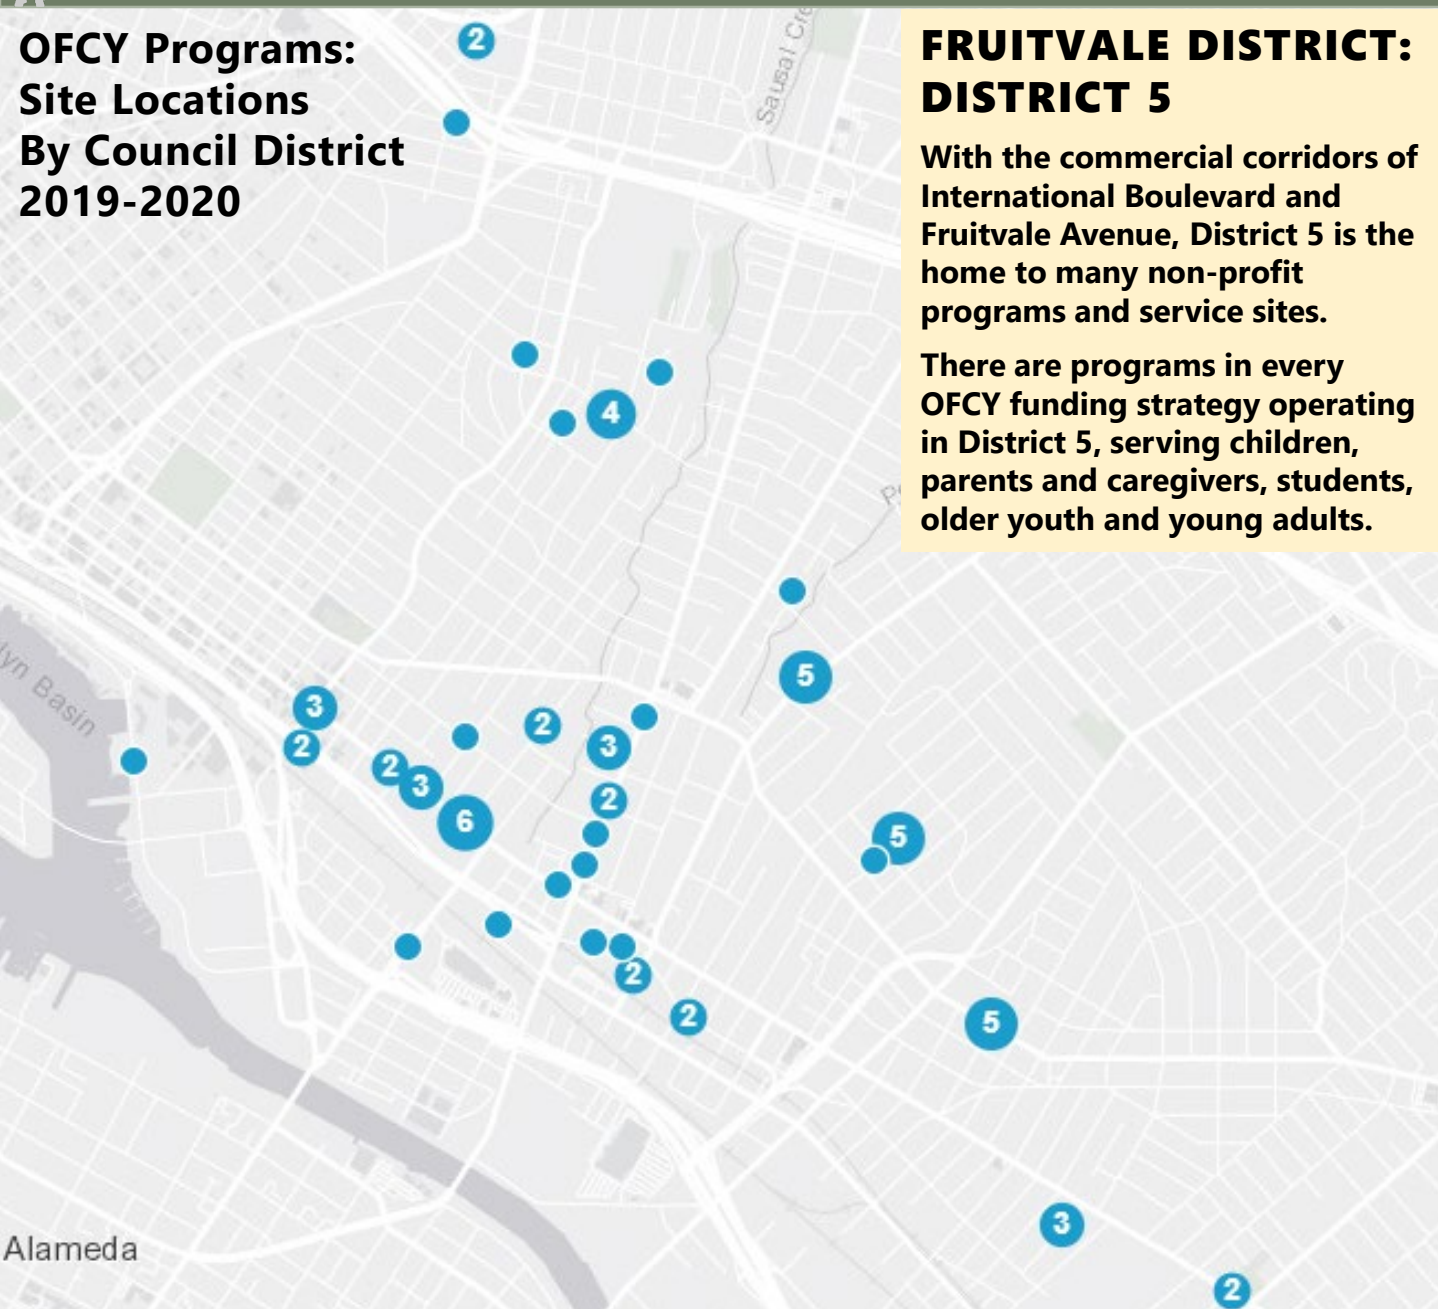

OFCY Programs: Site Locations By Council District 2019-2020

FRUITVALE DISTRICT: DISTRICT 5

With the commercial corridors of International Boulevard and Fruitvale Avenue, District 5 is the home to many non-profit programs and service sites.

There are programs in every OFCY funding strategy operating in District 5, serving children, parents and caregivers, students, older youth and young adults.

Fast facts

- Programs project to serve more children and youth in District 5 than any other council district. **Over 6,000 children and youth**, or 22% of all children and youth are projected to live here. Programs supporting parents and caregivers look to reach **nearly 1,000 adults**.
- District 5 is home to the most OFCY-funded school-based afterschool programs, with OFCY support for **15 programs at eight elementary and seven middle schools**. Programs will serve over **1,350 students each day**, providing free, quality afterschool to support low-income families.