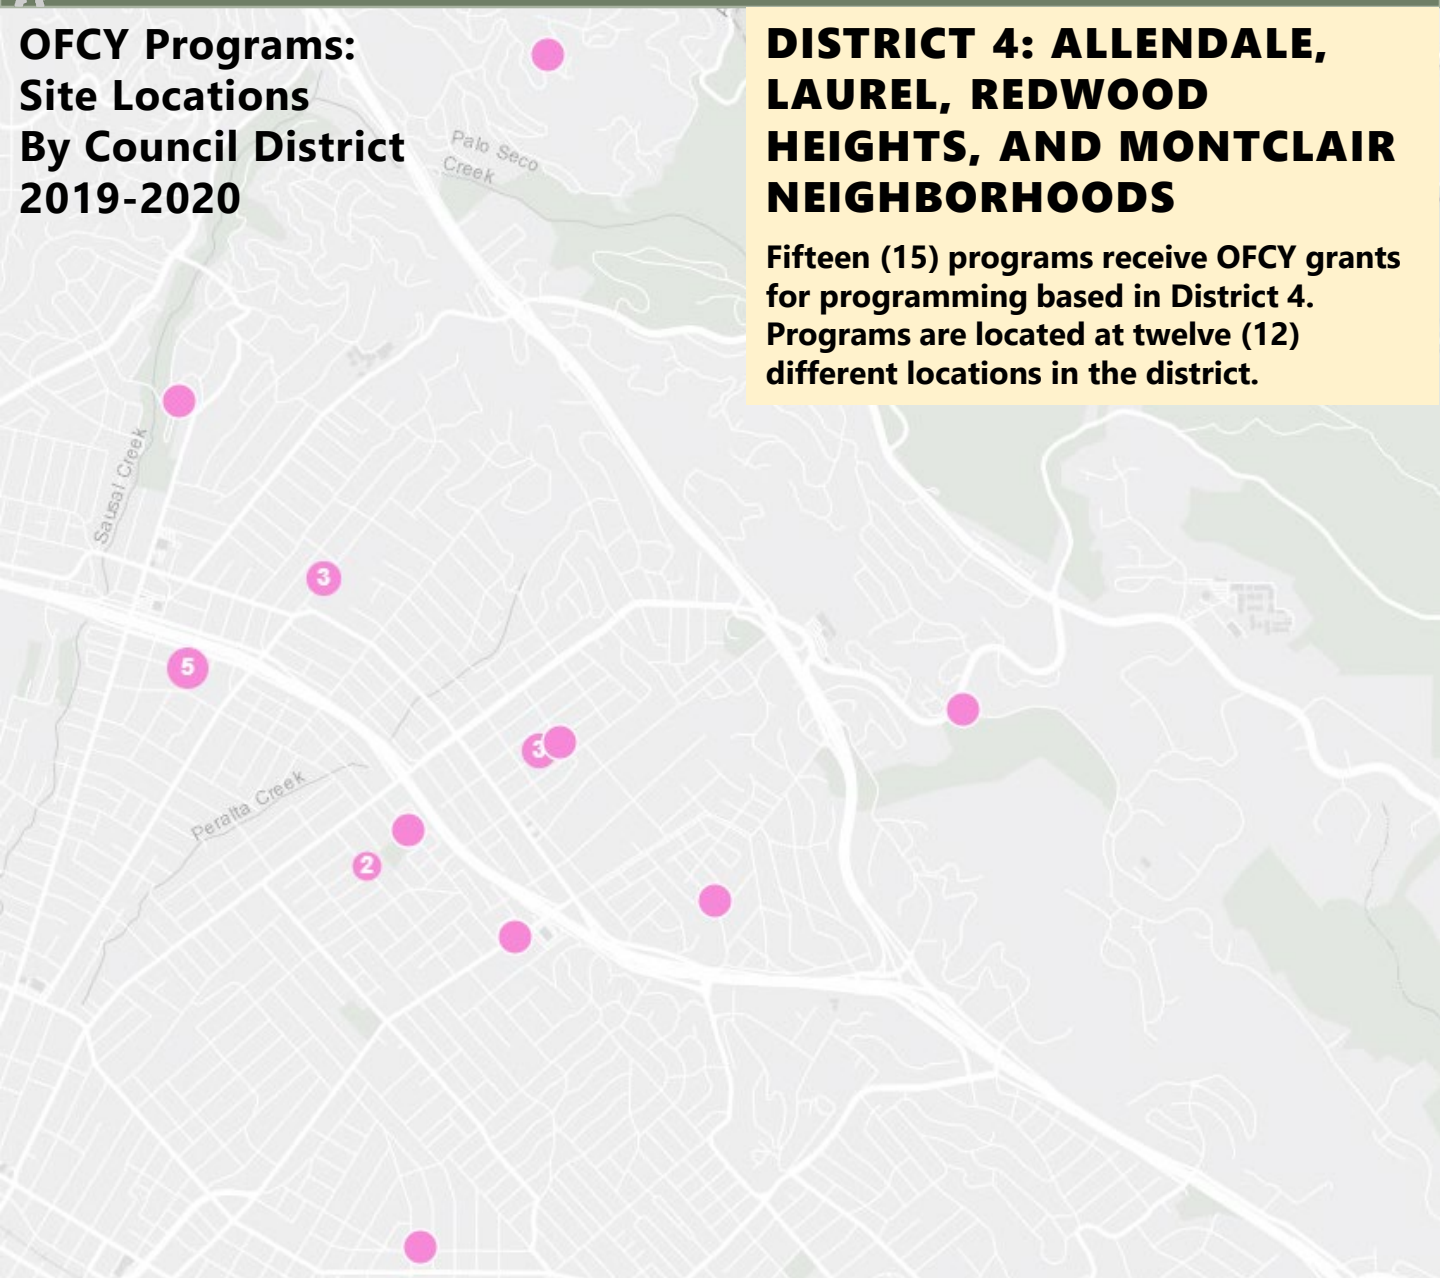

OFCY Programs: Site Locations By Council District 2019-2020

DISTRICT 4: ALLENDALE, LAUREL, REDWOOD HEIGHTS, AND MONTCLAIR NEIGHBORHOODS

Fifteen (15) programs receive OFCY grants for programming based in District 4. Programs are located at twelve (12) different locations in the district.

Fast facts

- Programs will serve over **1,900 children and youth** in District 4.
- Most programs (75% of D4 program sites) are located at schools. OFCY supports multiple programs that operate at these school sites. The sites with the most programs are:
 - **Fruitvale Elementary School (5 programs)**
 - **Laurel Elementary School (3 programs)**
 - **Bret Harte Middle School (3 programs)**